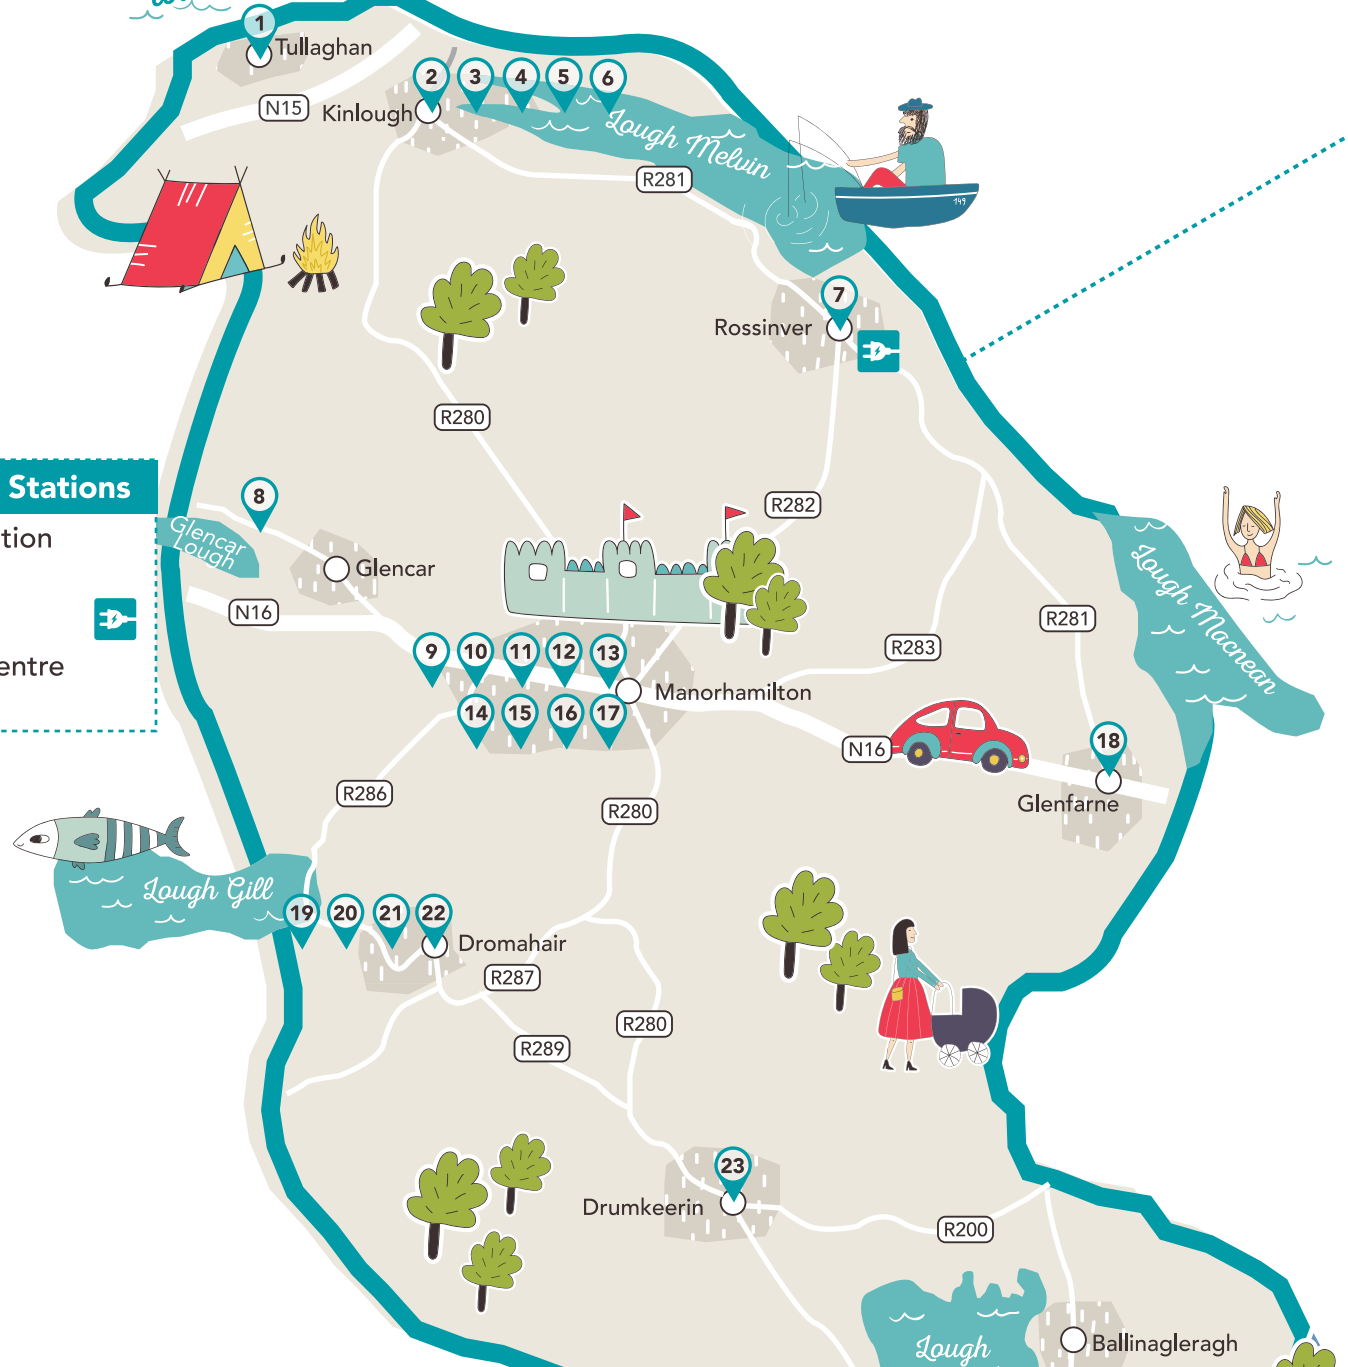

Get ready to embark on an unforgettable journey with the Taste Leitrim Sustainable Food Trail.

For more details and to plan your trip, visit [www.tasteleitrim.com](http://www.tasteleitrim.com)

Please share your experience of **TASTE LEITRIM** by including #tasteleitrim in your Twitter, Instagram, Facebook, TikTok posts.

*Wild Atlantic Way*

- Electric Charging Stations**
- Lunnys Service Station
  - St George's Terrace
  - The Hive
  - Mohill - Glebe St
  - Mohill Enterprise Centre
  - The Organic Centre

*north leitrim - wild atlantic way*

1. The Selkie Restaurant, Tullaghan
2. Courthouse Restaurant, Kinlough
3. Devour, Kinlough
4. The Dartry, Kinlough
5. Jon's Takeaway, Kinlough
6. Kinlough Inn Chinese Takeaway
7. The Organic Centre Education, Rossinver
8. teaSHED, Glencar
9. OstaW8, Manorhamilton
10. Corner Carvery, Manorhamilton
11. Gurns Milestone Pub, Manorhamilton
12. The Loft Café & Restaurant, Manorhamilton
13. Manor Kebabish, Manorhamilton
14. Harvey's Diner, Manorhamilton
15. Apache Pizza, Manorhamilton
16. Mountain View Chinese Takeaway, Manorhamilton
17. Manorhamilton Farmers Market
18. Clancys of Glenfarne
19. Riverbank Restaurant, Dromahair
20. Shamrock Asian Street Food, Dromahair
21. Dromahair Takeaway
22. Magpie Coffee, Dromahair Arts Centre
23. Laura's Cafe, Drumkeerin

*lough allen, drumshanbo*

1. Jinnys Tearooms at Acres, Drumshanbo
2. The Jackalope Café at The Shed Distillery
3. Bellz Café, Drumshanbo
4. Millrace Chinese Restaurant, Drumshanbo
5. Scollans, Drumshanbo
6. Henrys Haven, Drumshanbo
7. Mount Allen Farm, FarmWalks & Education, Drumshanbo
8. Apache Pizza, Drumshanbo
9. Marius Italian, Drumshanbo